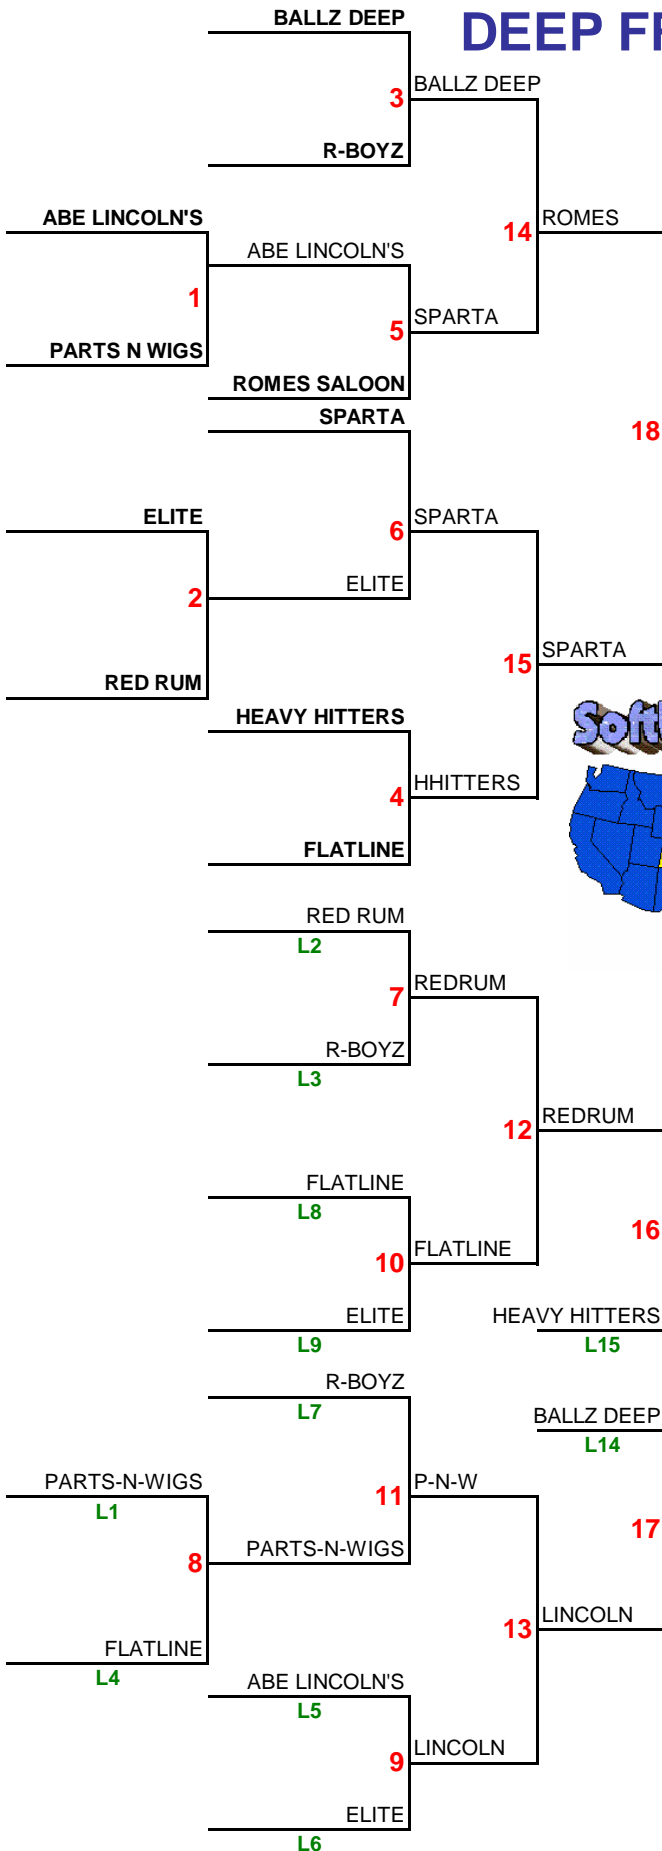

DEEP FREEZE THAW

GAME TIMES:

GAME	SCORE	RESULT
GAME 1	SCORE	12 -- 7
GAME 2	SCORE	7 -- 0 FF
GAME 3	SCORE	11 -- 6
GAME 4	SCORE	14 -- 7
GAME 5	SCORE	8 -- 6
GAME 6	SCORE	6 -- 5
GAME 7	SCORE	14 -- 12
GAME 8	SCORE	17 -- 8
GAME 9	SCORE	8 -- 3
GAME 10	SCORE	9 -- 4
GAME 11	SCORE	11 -- 8
GAME 12	SCORE	13 -- 11
GAME 13	SCORE	9 -- 8
GAME 14	SCORE	8 -- 7
GAME 15	SCORE	7 -- 5
GAME 16	SCORE	18 -- 16
GAME 17	SCORE	11 -- 5
GAME 18	SCORE	19 -- 5
GAME 19	SCORE	10 -- 0
GAME 20	SCORE	17 -- 14
GAME 21	SCORE	13 -- 6
GAME 22	SCORE	22 -- 0

Softball In Denver

Saturday, March 08, 2008

MEN'S BRACKET

PIONEER PARK