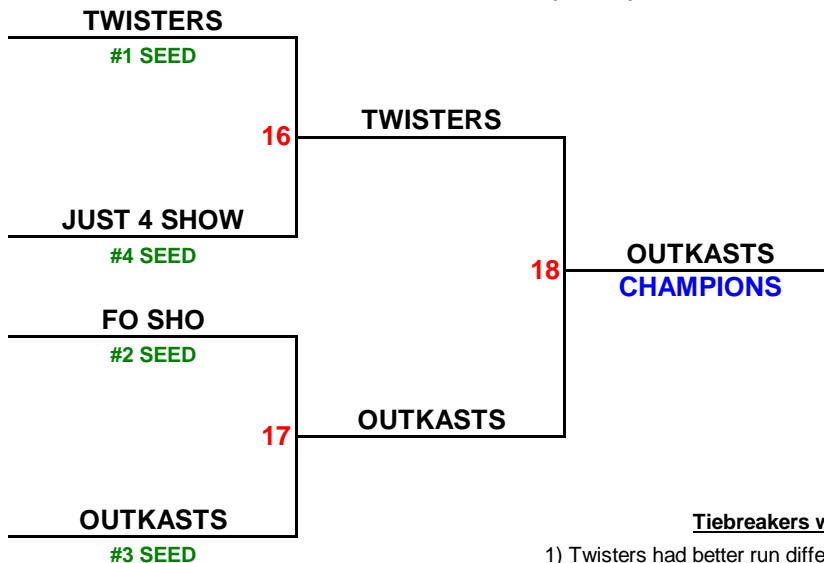

WIN

LOSS

R-A

R-S

R-D

POOL PLAY

GAME 1	10:00 AM	MOORE	4	HOT SHOTS	vs.	14	JUST 4 SHOW
GAME 2	11:00 AM	MOORE	15	FO SHO	vs.	14	OUTKASTS
GAME 3	11:00 AM	CAPRA	7	FRONTIER	vs.	17	HIGH ALTITUDE/TWISTERS
GAME 4	12:00 PM	MOORE	21	FO SHO	vs.	4	HOT SHOTS
GAME 5	12:00 PM	CAPRA	10	FRONTIER	vs.	11	JUST 4 SHOW
GAME 6	1:00 PM	MOORE	7	OUTKASTS	vs.	6	HOT SHOTS
GAME 7	1:00 PM	CAPRA	10	HIGH ALTITUDE/TWISTERS	vs.	6	JUST 4 SHOW
GAME 8	2:00 PM	MOORE	24	OUTKASTS	vs.	9	FRONTIER
GAME 9	2:00 PM	CAPRA	15	HIGH ALTITUDE/TWISTERS	vs.	4	FO SHO

DOUBLE PLAY

Saturday, April 12, 2008

PIONEER PARK

WOMEN'S BRACKET

POOL PLAY CONTINUES

GAME 10	3:00 PM	MOORE	11	FRONTIER	vs.	3	HOT SHOTS
GAME 11	3:00 PM	CAPRA	9	FO SHO	vs.	8	JUST 4 SHOW
GAME 12	4:00 PM	MOORE	24	HIGH ALTITUDE/TWISTERS	vs.	11	HOT SHOTS
GAME 13	4:00 PM	CAPRA	9	OUTKASTS	vs.	8	JUST 4 SHOW
GAME 14	5:00 PM	MOORE	12	OUTKASTS	vs.	7	HIGH ALTITUDE/TWISTERS
GAME 15	5:00 PM	CAPRA	15	FO SHO	vs.	5	FRONTIER

BRACKET PLAY

GAME 16	6:00 PM	CAPRA	16	HIGH ALTITUDE/TWISTERS	vs.	10	JUST 4 SHOW
GAME 17	6:00 PM	MOORE	1	FO SHO	vs.	18	OUTKASTS
GAME 18	7:00 PM	CAPRA	14	HIGH ALTITUDE/TWISTERS	vs.	19	OUTKASTS

Bracket Play - Higher Seed has choice of Home or Visitor
Championship Game - No time limit, All run rules apply

Tiebreakers were as follows:

- 1) Twisters had better run differential than Fo Sho and Outkasts
- 2) Fo Sho beat Outkasts head to head in game 2