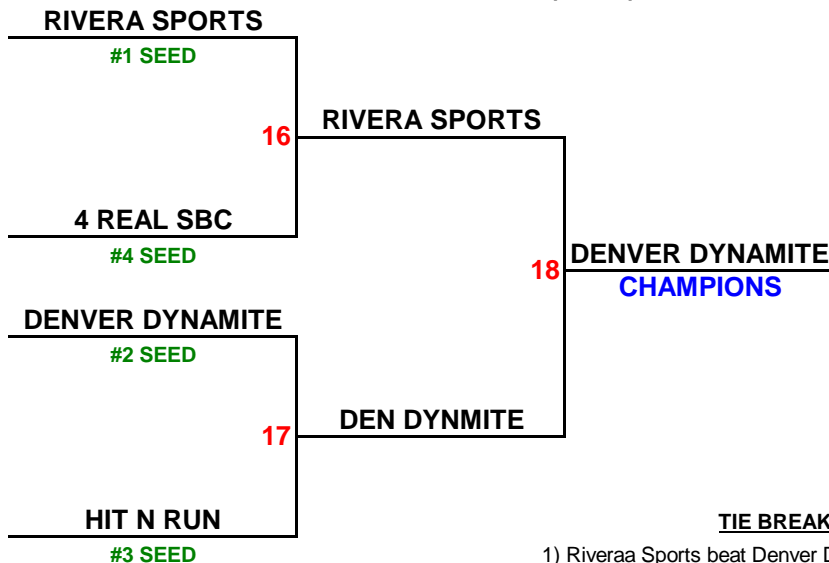

WIN

LOSS

R-A

R-S

R-D

POOL PLAY

GAME 1	8:00 AM	CAPRA	7	DOWN & DIRTY	vs.	6	HIT & RUN
GAME 2	9:00 AM	CAPRA	21	DENVER DYNAMITE	vs.	2	STUDENT HOMES OF AMERICA
GAME 3	9:00 AM	MOORE	6	4 REAL SBC	vs.	21	RIVERA SPORTS
GAME 4	10:00 AM	CAPRA	18	DENVER DYNAMITE	vs.	7	DOWN & DIRTY
GAME 5	10:00 AM	MOORE	6	4 REAL SBC	vs.	8	HIT & RUN
GAME 6	11:00 AM	CAPRA	3	STUDENT HOMES OF AMERICA	vs.	23	DOWN & DIRTY
GAME 7	11:00 AM	MOORE	8	RIVERA SPORTS	vs.	9	HIT & RUN
GAME 8	12:00 PM	CAPRA	7	STUDENT HOMES OF AMERICA	vs.	12	4 REAL SBC
GAME 9	12:00 PM	MOORE	8	RIVERA SPORTS	vs.	2	DENVER DYNAMITE

DOUBLE PLAY

Sunday, April 13, 2008

PIONEER PARK

COED BRACKET

POOL PLAY CONTINUES

GAME 10	1:00 PM	CAPRA	11	4 REAL SBC	vs.	10	DOWN & DIRTY
GAME 11	1:00 PM	MOORE	28	DENVER DYNAMITE	vs.	6	HIT & RUN
GAME 12	2:00 PM	CAPRA	9	RIVERA SPORTS	vs.	8	DOWN & DIRTY
GAME 13	2:00 PM	MOORE	9	STUDENT HOMES OF AMERICA	vs.	13	HIT & RUN
GAME 14	3:00 PM	CAPRA	3	STUDENT HOMES OF AMERICA	vs.	18	RIVERA SPORTS
GAME 15	3:00 PM	MOORE	12	DENVER DYNAMITE	vs.	2	4 REAL SBC

BRACKET PLAY

GAME 16	4:00 PM	CAPRA	21	RIVERA SPORTS	vs.	6	4 REAL SBC
GAME 17	4:00 PM	MOORE	8	DENVER DYNAMITE	vs.	7	HIT & RUN
GAME 18	5:00 PM	CAPRA	14	RIVERA SPORTS	vs.	16	DENVER DYNAMITE

Bracket Play - Higher Seed has choice of Home or Visitor
 Championship Game - No time limit, All run rules apply

TIE BREAKERS WERE:

- 1) Riveraa Sports beat Denver Dynamite head to head in game 9
- 2) 4 Real SBC beat Down N Dirty head to head in game 10