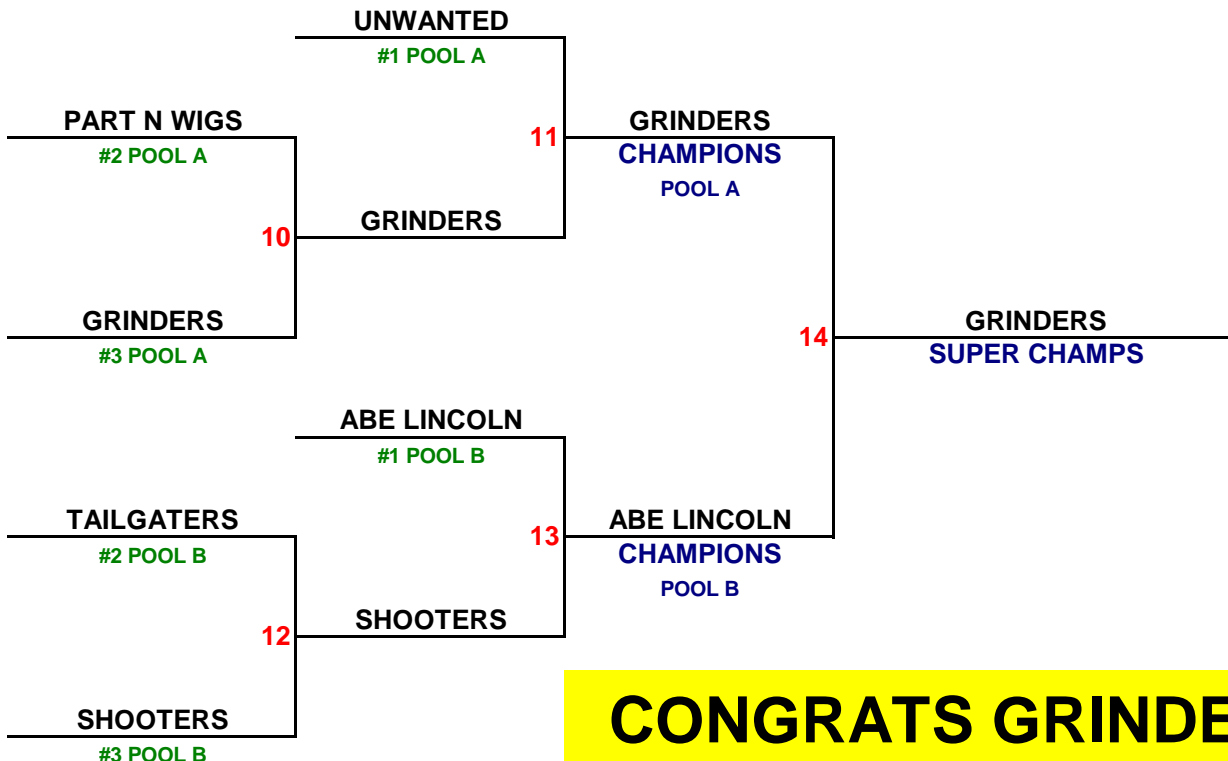

WIN

LOSS

R-A

R-S

R-D

POOL PLAY

GAME 1	9:00 AM	FIELD 1	15	PART N WIGS	vs.	22	TAILGATERS
GAME 2	10:00 AM	FIELD 1	20	UNWANTED	vs.	7	SHOOTERS
GAME 3	10:00 AM	FIELD 3	22	GRINDERS	vs.	15	ABE LINCOLN'S
GAME 4	11:00 AM	FIELD 1	9	PART N WIGS	vs.	25	UNWANTED
GAME 5	12:00 PM	FIELD 1	16	PART N WIGS	vs.	10	GRINDERS
GAME 6	12:00 PM	FIELD 3	17	ABE LINCOLN'S	vs.	11	TAILGATERS
GAME 7	1:00 PM	FIELD 1	16	UNWANTED	vs.	2	GRINDERS
GAME 8	1:00 PM	FIELD 3	11	ABE LINCOLN'S	vs.	9	SHOOTERS
GAME 9	2:00 PM	FIELD 3	10	TAILGATERS	vs.	9	SHOOTERS

TRIPLE PLAY CLASSIC

Saturday, April 19, 2008

CLEMENT PARK

MEN'S BRACKET

POOL A - BRACKET PLAY

GAME 10	3:00 PM	FIELD 1	13	PART N WIGS	vs.	15	GRINDERS
GAME 11	4:00 PM	FIELD 1	14	UNWANTED	vs.	15	GRINDERS

POOL B - BRACKET PLAY

GAME 12	4:00 PM	FIELD 3	10	SHOOTERS	vs.	4	TAILGATERS
GAME 13	5:00 PM	FIELD 3	16	SHOOTERS	vs.	17	ABE LINCOLN

Championship Game

GAME 14	6:00 PM	FIELD 3	16	GRINDERS	vs.	1	ABE LINCOLN
----------------	----------------	----------------	-----------	----------	------------	----------	-------------

Bracket Play - Higher Seed has choice of Home or Visitor

CONGRATS GRINDERS