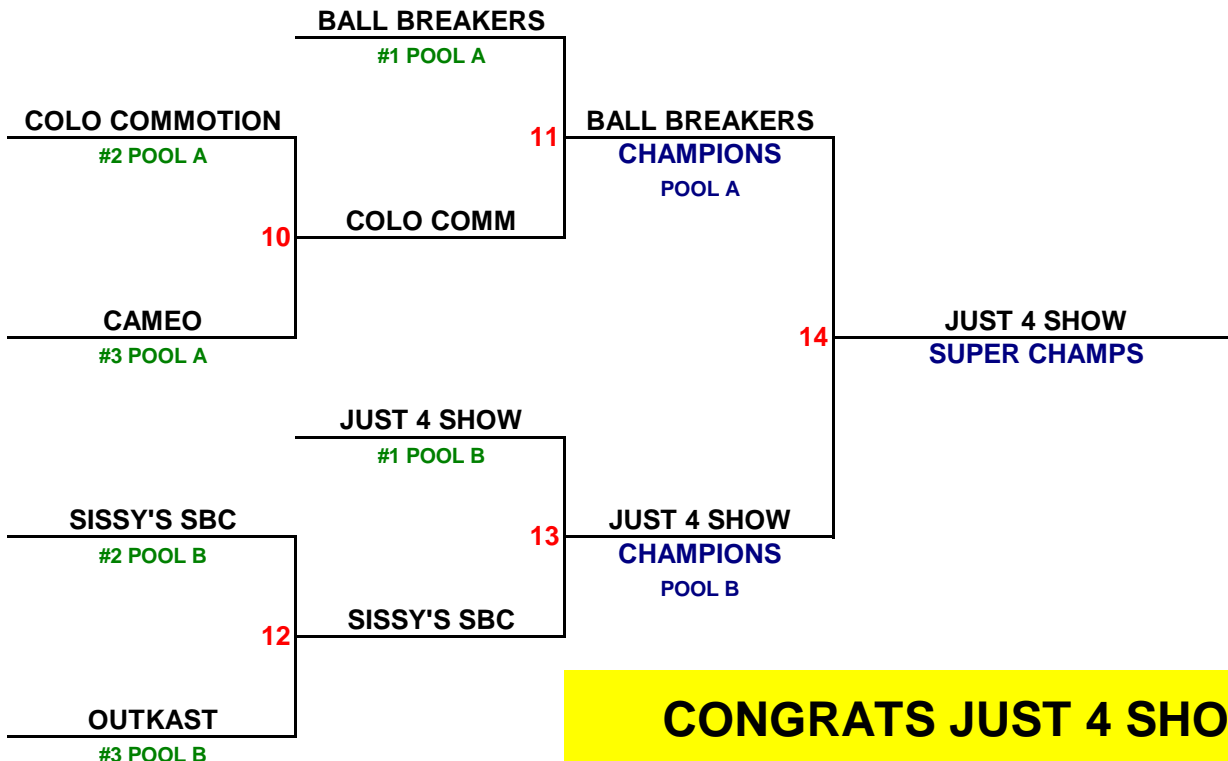

WIN

LOSS

R-A

R-S

R-D

POOL PLAY

GAME 1	9:00 AM	FIELD 2	12	BALL BREAKERS	vs.	22	SISSY'S SBC
GAME 2	9:00 AM	FIELD 3	13	COLORADO COMMOTION	vs.	18	OUTKAST
GAME 3	10:00 AM	FIELD 2	10	CAMEO	vs.	21	JUST 4 SHOW
GAME 4	11:00 AM	FIELD 2	1	SISSY'S SBC	vs.	11	JUST 4 SHOW
GAME 5	11:00 AM	FIELD 3	13	BALL BREAKERS	vs.	6	COLORADO COMMOTION
GAME 6	12:00 PM	FIELD 2	10	SISSY'S SBC	vs.	6	OUTKAST
GAME 7	1:00 PM	FIELD 2	14	BALL BREAKERS	vs.	2	CAMEO
GAME 8	2:00 PM	FIELD 2	10	COLORADO COMMOTION	vs.	4	CAMEO
GAME 9	2:00 PM	FIELD 1	15	JUST 4 SHOW	vs.	10	OUTKAST

TRIPLE PLAY CLASSIC

Saturday, April 19, 2008

CLEMENT PARK

WOMEN'S BRACKET

POOL A - BRACKET PLAY

GAME 10	3:00 PM	FIELD 3	20	COLORADO COMMOTION	vs.	0	CAMEO
GAME 11	5:00 PM	FIELD 2	3	COLORADO COMMOTION	vs.	6	BALL BREAKERS

POOL B - BRACKET PLAY

GAME 12	3:00 PM	FIELD 2	15	SISSY'S SBC	vs.	10	OUTKAST
GAME 13	4:00 PM	FIELD 2	8	SISSY'S SBC	vs.	11	JUST 4 SHOW

Championship Game

GAME 14	6:00 PM	FIELD 3	21	JUST 4 SHOW	vs.	18	BALL BREAKERS
----------------	----------------	----------------	-----------	-------------	------------	-----------	---------------

Bracket Play - Higher Seed has choice of Home or Visitor

CONGRATS JUST 4 SHOW