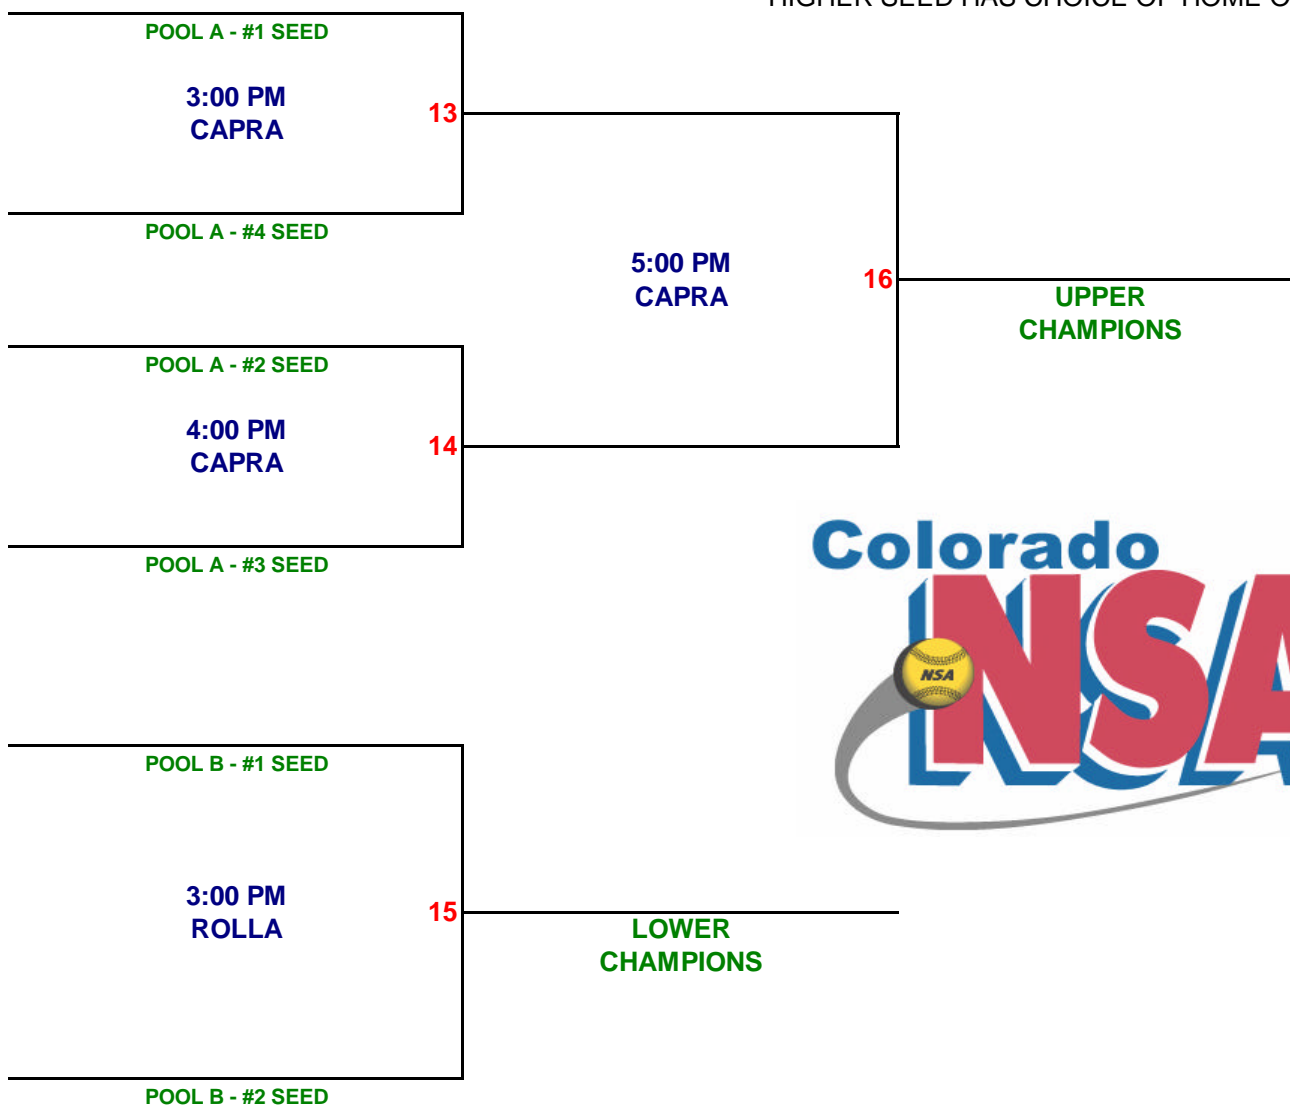

NORTHSHORE CLASSIC

Saturday, June 14, 2008

PIONEER PARK WOMEN BRACKET

POOL A					
OUTKAST					
JUST 4 SHOW					
MOJO IN MOTION					
DOIN DAMAGE					
BALLBREAKERS					
CAMEO					
HITZ					
POOL B	WIN	LOSS	R-S	R-A	R-D

GAME 1	9:00 AM	CAPRA		OUTKAST	vs.		JUST 4 SHOW
GAME 2	9:00 AM	ROLLA		BALLBREAKERS	vs.		CAMEO
GAME 3	10:00 AM	CAPRA		DOIN DAMAGE	vs.		MOJO IN MOTION
GAME 4	10:00 AM	ROLLA		CAMEO	vs.		HITZ
GAME 5	11:00 AM	CAPRA		OUTKAST	vs.		MOJO IN MOTION
GAME 6	11:00 AM	ROLLA		BALLBREAKERS	vs.		HITZ
GAME 7	12:00 PM	CAPRA		JUST 4 SHOW	vs.		DOIN DAMAGE
GAME 8	12:00 PM	ROLLA		BALLBREAKERS	vs.		CAMEO
GAME 9	1:00 PM	CAPRA		OUTKAST	vs.		DOIN DAMAGE
GAME 10	1:00 PM	ROLLA		CAMEO	vs.		HITZ
GAME 11	2:00 PM	CAPRA		JUST 4 SHOW	vs.		MOJO IN MOTION
GAME 12	2:00 PM	ROLLA		BALLBREAKERS	vs.		HITZ

NORTHSHORE CLASSIC

Saturday, June 14, 2008

PIONEER PARK SINGLE ELIMINATION BRACKET

HOME TEAM ADVANTAGE RULE:
HIGHER SEED HAS CHOICE OF HOME OR VISITORS

SEEDING PROCEDURES FOR DIVISION & BRACKET PLAY

SEEDING DETERMINED BY WIN-LOSS RECORD

TIE BREAKER PROCEDURE:

- 1) HEAD TO HEAD (IF APP)
- 2) BEST RUN DIFFERENTIAL
- 3) MOST RUNS SCORED
- 4) LEAST RUNS ALLOWED
- 5) COIN FLIP