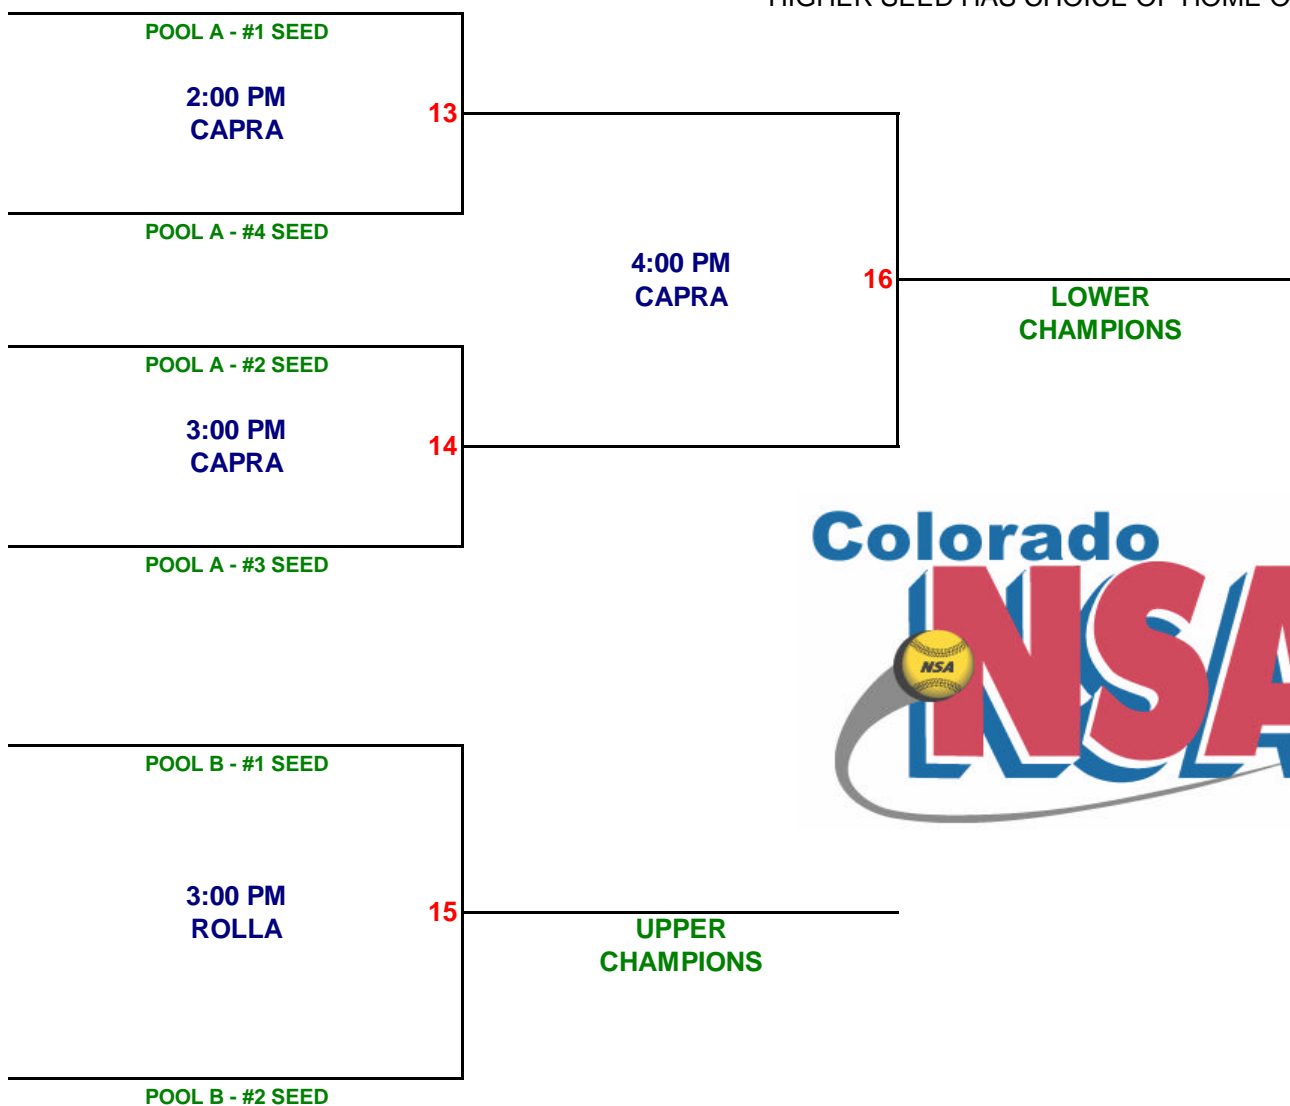

NORTHSHORE CLASSIC

Sunday, June 15, 2008

PIONEER PARK COED BRACKET

POOL A						
4 REAL SBC						
OUTLAWS						
STUDENT HOME OF AMERICA						
HARD BALLERS						
HIT N RUN						
HITMEN SBC						
WANNA PLAY?						
POOL B		WIN	LOSS	R-S	R-A	R-D

GAME 1	8:00 AM	CAPRA		4 REAL SBC	vs.		OUTLAWS
GAME 2	9:00 AM	CAPRA		HARD BALLERS	vs.		STUDENT HOME OF AMERICA
GAME 3	9:00 AM	ROLLA		HIT N RUN	vs.		HITMEN SBC
GAME 4	10:00 AM	CAPRA		4 REAL SBC	vs.		STUDENT HOME OF AMERICA
GAME 5	10:00 AM	ROLLA		HITMEN SBC	vs.		WANNA PLAY?
GAME 6	11:00 AM	CAPRA		OUTLAWS	vs.		HARD BALLERS
GAME 7	11:00 AM	ROLLA		WANNA PLAY?	vs.		HIT N RUN
GAME 8	12:00 PM	CAPRA		4 REAL SBC	vs.		HARD BALLERS
GAME 9	12:00 PM	ROLLA		HIT N RUN	vs.		HITMEN SBC
GAME 10	1:00 PM	CAPRA		OUTLAWS	vs.		STUDENT HOME OF AMERICA
GAME 11	1:00 PM	ROLLA		HITMEN SBC	vs.		WANNA PLAY?
GAME 12	2:00 PM	ROLLA		HIT N RUN	vs.		WANNA PLAY?

NORTHSHORE CLASSIC

Sunday, June 15, 2008

PIONEER PARK SINGLE ELIMINATION BRACKET

HOME TEAM ADVANTAGE RULE:
HIGHER SEED HAS CHOICE OF HOME OR VISITORS

SEEDING PROCEDURES FOR DIVISION & BRACKET PLAY

SEEDING DETERMINED BY WIN-LOSS RECORD

TIE BREAKER PROCEDURE:

- 1) HEAD TO HEAD (IF APP)
- 2) BEST RUN DIFFERENTIAL
- 3) MOST RUNS SCORED
- 4) LEAST RUNS ALLOWED
- 5) COIN FLIP